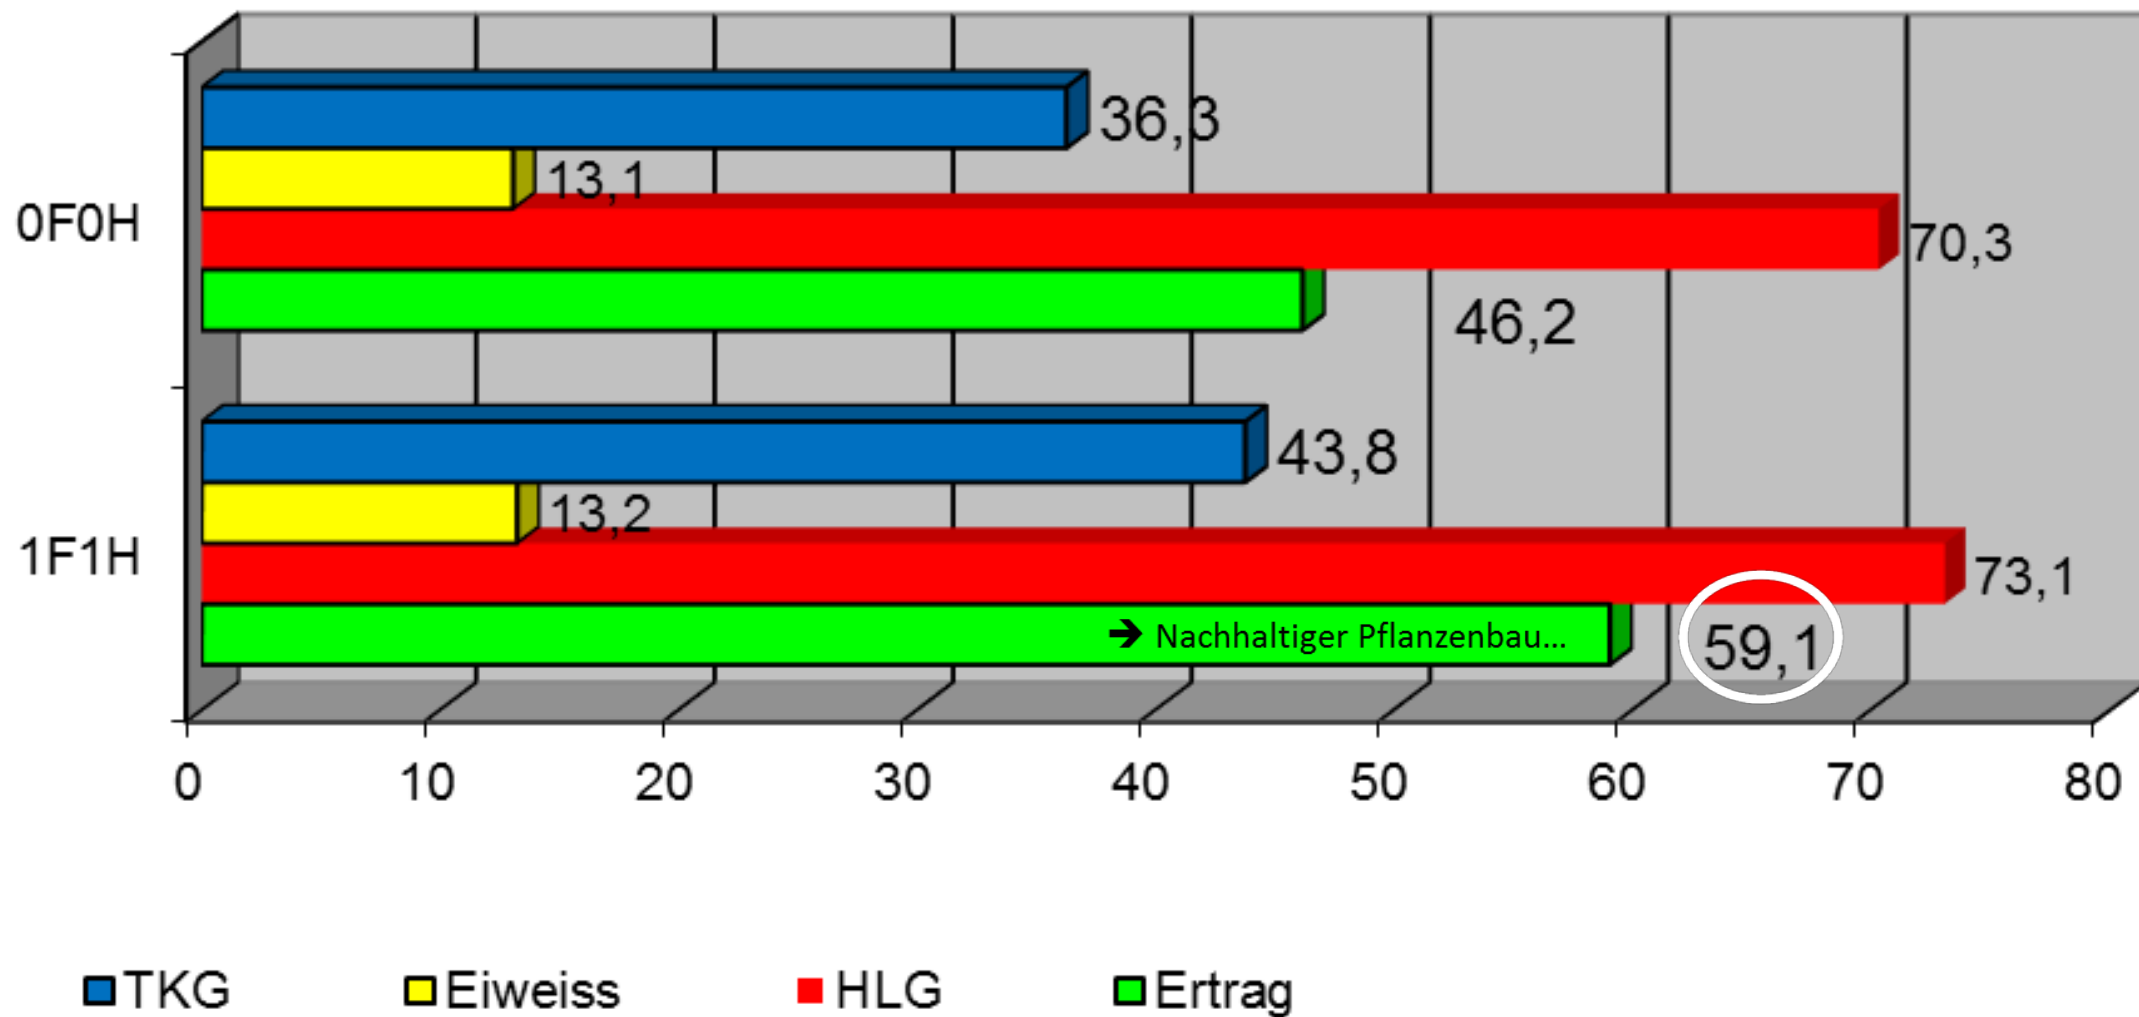

W-Triticale Bettendorf 2018 LOGN Adverdo